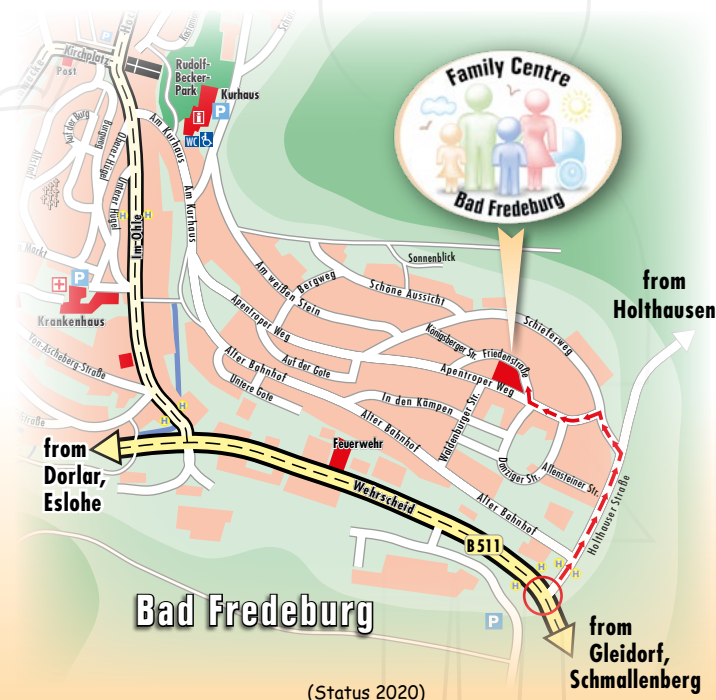

The family centre also offers optional extra rooms that can be used for meetings, educational- or counselling services or other activities.

Directions:

D-57392 Schmallenberg-Bad Fredeburg

- Leave B 511 road to turn into Holthauer Straße
- Turn left into Schieferweg (second street)
- Turn left into Apentroper Weg (first street)
- Turn right into Friedenstraße (first street)