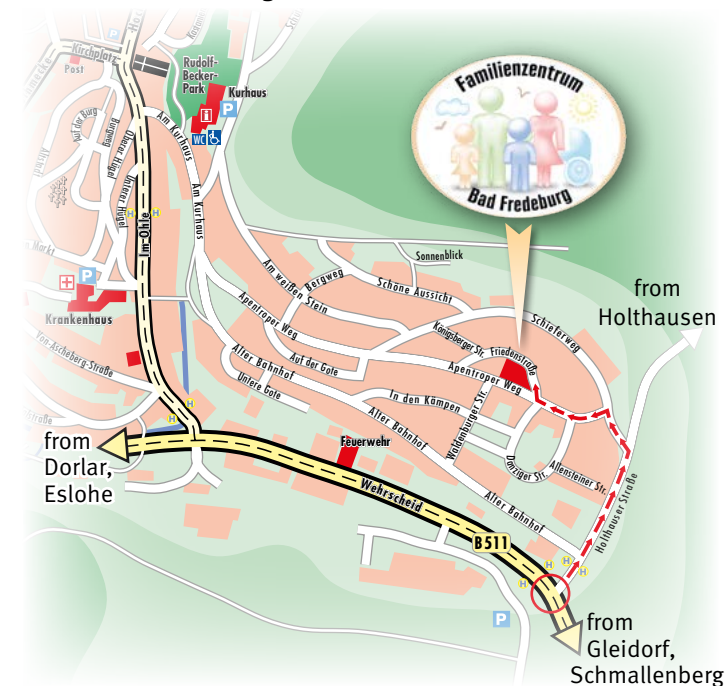

The family center offers separate rooms for meetings, educational and counseling offers or other activities.

Our location

57392 Schmallenberg-Bad Fredeburg

- » B 511, exit Holthäuser Straße
- » 2. Street, left, Schieferweg
- » 1. Street, left, Apentropen Weg
- » 1. Street, right, Friedenstraße